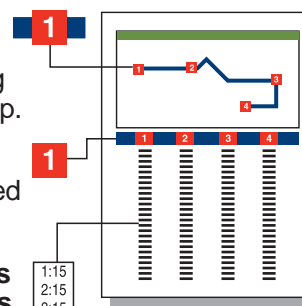

From Skidmore College
To Saratoga Gaming & Raceway

4	3	2	1
Skidmore College	Broadway & Lake	Spring & Putnam	Saratoga Gaming & Raceway

MONDAY – SATURDAY (cont)

P.M.	5:20	5:25	5:27	5:35
	5:40	5:45	5:47	5:55
	6:00	6:05	6:07	6:15
	6:20	6:25	6:27	6:35
	6:40	6:45	6:47	6:55
	7:00	7:05	7:07	7:15
	7:20	7:25	7:27	7:35
	7:40	7:45	7:47	7:55
	8:00	8:05	8:07	8:15
	8:20	8:25	8:27	8:35
	8:40	8:45	8:47	8:55
	9:00	9:05	9:07	9:15
	9:20	9:25	9:27	9:35
	9:40	9:45	9:47	9:55
	10:00	10:05	10:07	10:15
	10:20	10:25	10:27	10:35
	10:40	10:45	10:47	10:55
	11:00	11:05	11:07	11:15
	11:20	11:25	11:27	11:35
	11:40	11:45	11:47	11:55
	12:00	12:05	12:07	12:15

From Skidmore College
To Saratoga Gaming & Raceway

4	3	2	1
Skidmore College	Broadway & Lake	Spring & Putnam	Saratoga Gaming & Raceway

SUNDAY

A.M.	8:50	8:55	8:57	9:05
	9:30	9:35	9:37	9:45
	10:10	10:15	10:17	10:25
	10:50	10:55	10:57	11:05
	11:30	11:35	11:37	11:45
P.M.	12:10	12:15	12:17	12:25
	12:50	12:55	12:57	1:05
	1:30	1:35	1:37	1:45
	2:10	2:15	2:17	2:25
	2:50	2:55	2:57	3:05
	3:30	3:35	3:37	3:45
	4:10	4:15	4:17	4:25
	4:50	4:55	4:57	5:05

INSTRUCTIONS

The bus stops here at listed times.

Look for the matching symbol below the map.

The bus stops at each of the times listed below the symbol.

The timetable shows WHEN the bus stops.

Times are approximate and depend upon traffic and weather conditions. Arrive at the bus stop 2-3 minutes early to avoid missing the bus.