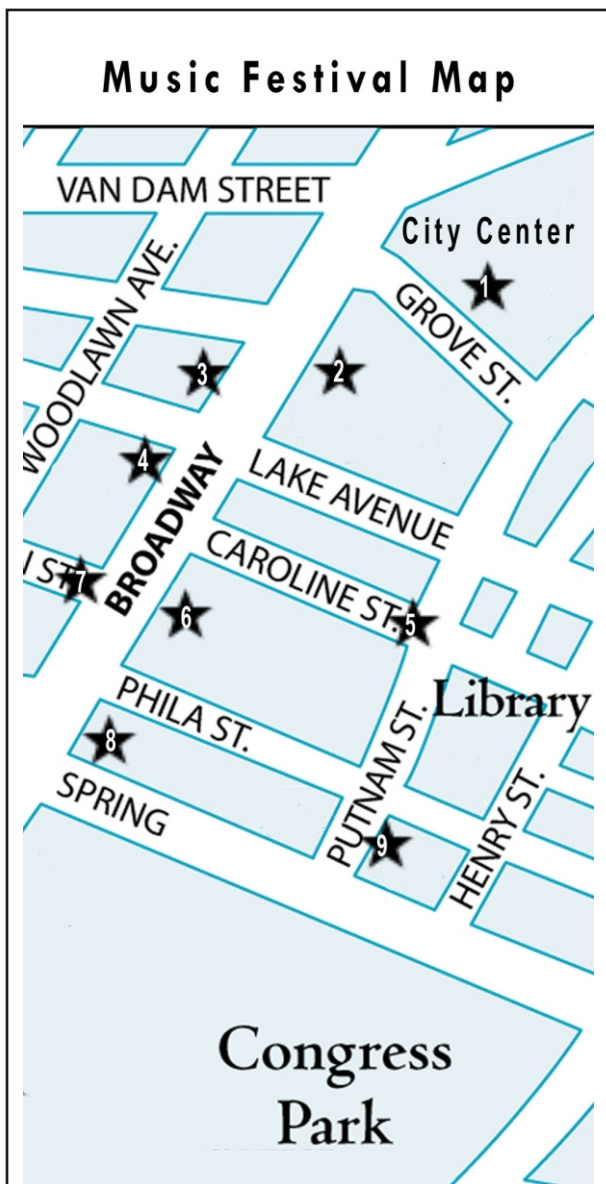

2008 Festival Music Locations

Final Stretch Festival

Find Saratoga area events
lodging, restaurants, attractions and more at
www.saratoga.org

THE
SARATOGA
COUNTY 
CHAMBER
www.saratoga.org

1. Saratoga Springs City Center Solid Smoke

Robyn Hitchcock amongst many others.

Set times: 7-8, 8:15-9, 9:15-10, 10:15-11

4. Adirondack Trust Co. Bob Warren & Friends

Bob brings his emotionally charged and lyrically astute songs to appreciative audiences throughout North America.

Set times: 7-8:30, 9:30-11

6. Lillian's Parking Lot Grain Belt

Out of the smoldering ashes that were local roots legends Coal Palace Kings,

Grainbelt is comfortable playing it straight ahead or with a twang that comes to them naturally.

Plain and simple, they are an American band.

Set times: 7-7:45, 8:05-9:10, 9:45-11

7. Division Street Brian Patneau

"High-caliber jazz performed with gusto, determination and a persuasive vibe."

- Glenn Astirita, eJazzNews