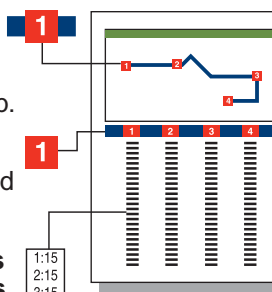

**From Skidmore College
To Saratoga Gaming & Raceway**

5	4	3	2	1
Skidmore College	Embury Apts.	Broadway & Lake	Spring & Putnam	Saratoga Gaming & Raceway

SUNDAY

900a	904a	911a	915a	925a
1000a	1004a	1011a	1015a	1025a
1100a	1104a	1111a	1115a	1125a
1200p	1204p	1211p	1215p	1225p
100p	104p	111p	115p	125p
200p	204p	211p	215p	225p
300p	304p	311p	315p	325p
400p	404p	411p	415p	425p
500p	504p	511p	515p	525p

INSTRUCTIONS

The bus stops here at listed times. Look for the matching symbol below the map.

The bus stops at each of the times listed below the symbol.

The timetable shows **WHEN the bus stops.** Times are approximate and depend upon traffic and weather conditions. Arrive at the bus stop 2-3 minutes early to avoid missing the bus.